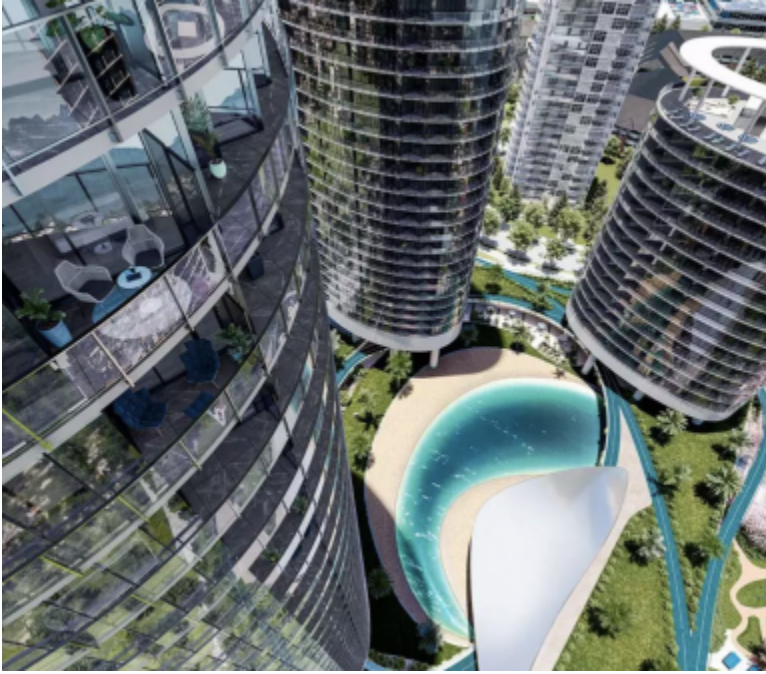

2228 YUKON CRESCENT

<https://presalesbc.com>

2228 Yukon
Crescent, Burnaby,
BC, Canada

Welcome to Circle at Concord Brentwood, an 18-storey, mixed-use highrise coming soon to Metro Vancouver's most central location from Concord Pacific Development. Choose from a selection of 1- to 3-bedroom condominiums with 705 - 1,163 sq ft of interior living space and indoor-outdoor solariums from 236 - 705 sq ft. Each home is equipped with a retractable...