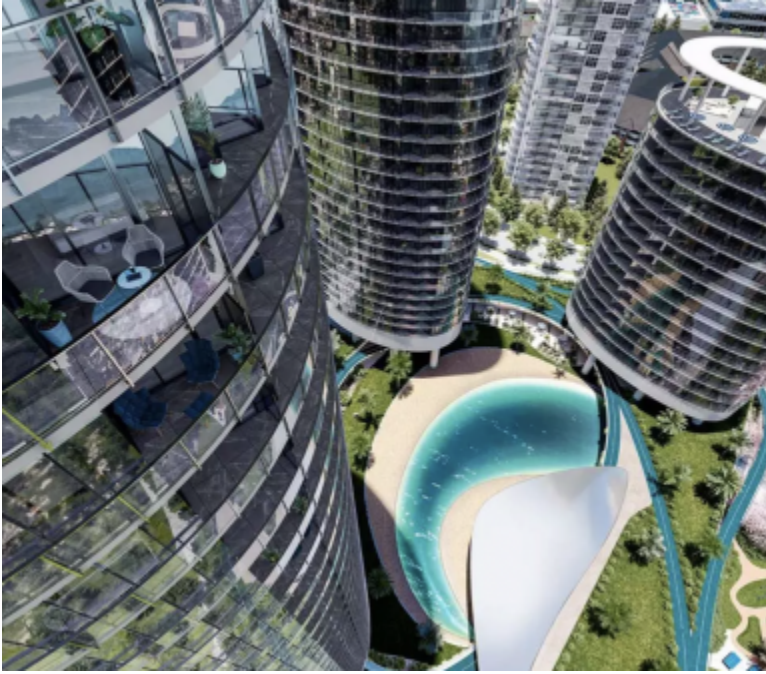

CIRCLE AT CONCORD

<https://presalesbc.com>

2228 Yukon
Crescent, Burnaby,
BC, Canada

Welcome to Circle at Concord Brentwood, an 18-storey, mixed-use highrise coming soon to Metro Vancouver's most central location from Concord Pacific Development. Choose from a selection of 1- to 3-bedroom condominiums with 705 - 1,163 sq ft of interior living space and indoor-outdoor solariums from 236 - 705 sq ft. Each home is equipped with a retractable...